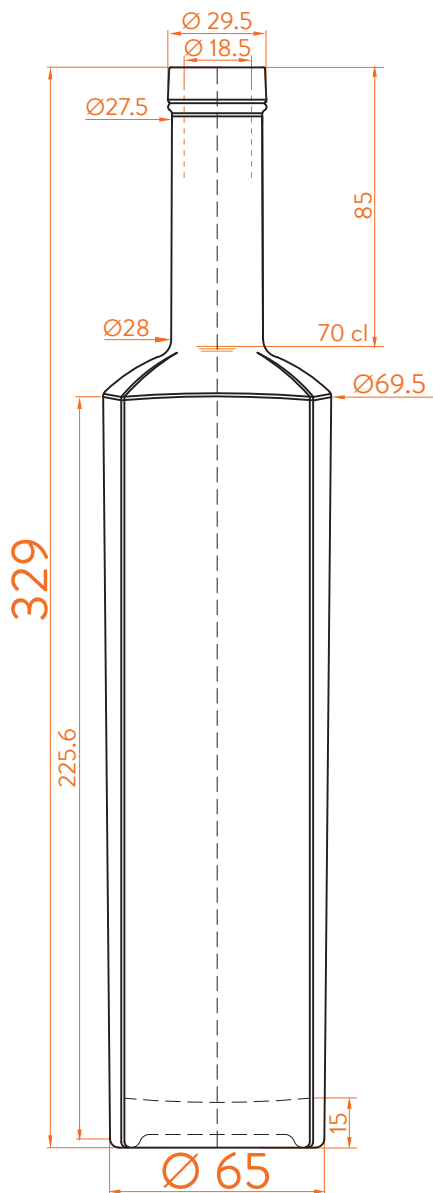

SQUADRA ©

estal

www.estal.com
+34 972 821 676

Modelo registrado/
Registered model/
Modèle enregistré

EXTRA FLINT

DATOS TÉCNICOS TECHNICAL DATA DONNÉES TECHNIQUES

Peso / Weight / Poids

Altura total / Total height / Hauteur totale

Diámetro del cuerpo / Body diameter / Diamètre du corps

Ø interno boca / Ø inner mouth / Ø intérieur bouche

Capacidad a verter / Brimfull / Capacité Ras-Bord

70 cl

750 gr

329 mm

65 / 69,5 mm

18,5 mm

724 ml

At first the SQUADRA range is proposed in 70 and 75 cl.
Following business opportunities, other sizes - from miniature 5 cl to big sizes 300 cl will be added to the range.

The elements detailed in this document are not contractual. They are only indicative.