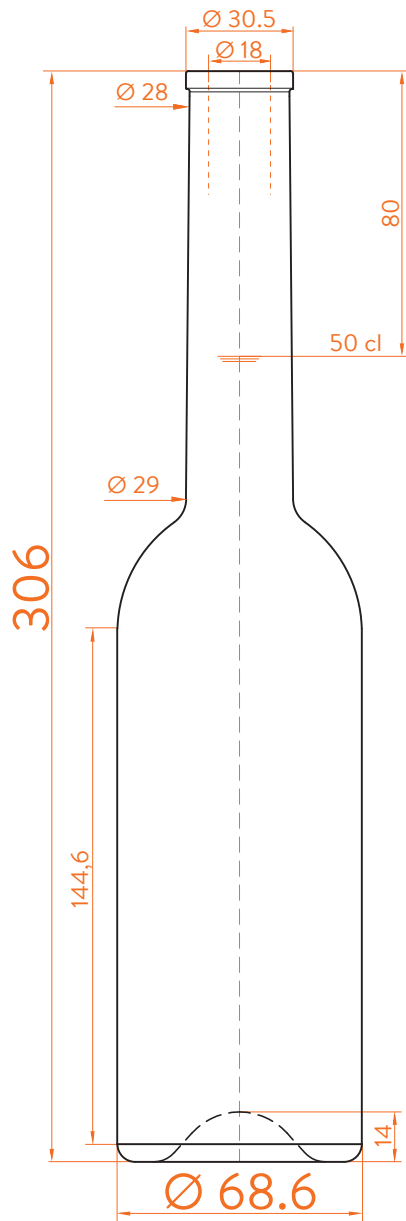

OPERA[®]

estal

www.estal.com
+34 972 821 676

Modelo registrado/
Registered model/
Modèle enregistré

 Anello

 EXTRA FLINT

DATOS TÉCNICOS TECHNICAL DATA DONNÉES TECHNIQUES

Peso / Weight / Poids	450 gr
Altura total / Total height / Hauteur totale	306 mm
Diámetro del cuerpo / Body diameter / Diamètre du corps	68,6 mm
Ø interno boca / Ø inner mouth / Ø intérieur bouche	18 mm
Capacidad a verter / Brimfull / Capacité Ras-Bord	520 ml

50 cl

At first the OPERA range is proposed in 50, 70 and 75 cl.
Following business opportunities, other sizes - from miniature 5 cl to big sizes 300 cl will be added to the range.

The elements detailed in this document are not contractual. They are only indicative.